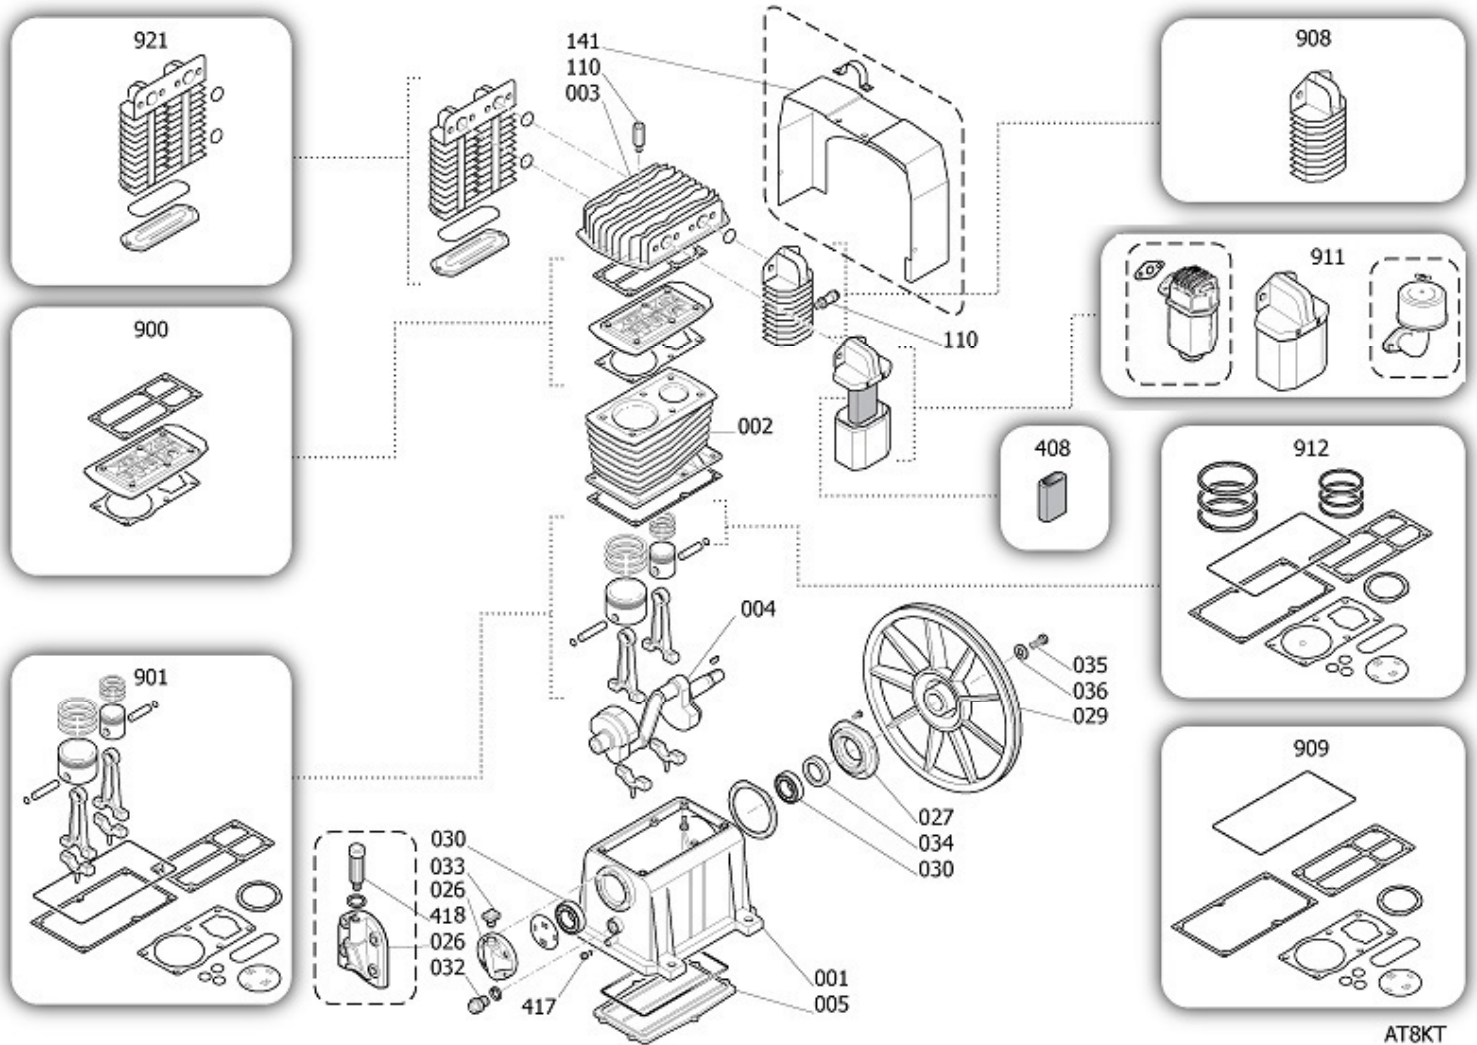

Pos	Component	MU	Multiplier
105	9048007 VALVULA DE AJUSTE	PZ	1,0
106	9047089 GRIFO DE LINEA	PZ	1,0
107	9047079 GRIFO DESCARGA CONDENSACION	PZ	1,0
109	9052805 MANOMETRO	PZ	1,0
110	9049304 VALVULA DE SEGURIDAD	PZ	1,0
112	9053914 NIPLE	PZ	1,0
125	9076018 POLEA	PZ	1,0
126	9075010 CORREA POLY V	PZ	1,0
127	9270046 RILSAN 4X6 NEGRO	MT	1,5
131	9063148 PRESOSTATO COMPLETO	PZ	1,0
132	9065874 CABLE DE ALIMENTACION	PZ	1,0
134	9065417 JUNTA TAPA	PZ	1,0
135	846S00A MOTOR	PZ	1,0
142	8343030 PROTECCION PARA CORREA	PZ	1,0
145	9043552 TUBO IMPULSION	PZ	1,0
200	BU0000A GRUPO CABEZAL	PZ	1,0
300	41K0174 KIT RUEDAS/PIES	PZ	1,0

AT8KT

1	#113164107	CARTER	PZ	1,0
2	#113163001SGL	CILINDRO	PZ	1,0
3	#113163102	CABEZAL	PZ	1,0
4	#113164012	ARBOL	PZ	1,0
5	#013164008	TAPA CARTER	PZ	1,0
26	#113141006	TAPA DELANTERA	PZ	1,0
27	4105575	SOPORTE TRASERO CARCASA	PZ	1,0
29	#013164011	VOLANTE	PZ	1,0
30	\$30300030	RODAMIENTO 6205 K8-K28	PZ	1,0
30	\$30302140	RODAMIENTO 6206 C3	PZ	1,0
32	#012031000	INDICADOR ACEITE	PZ	1,0
33	4105680	TAPON ACEITE	PZ	1,0
34	#010008000	JUNTA	PZ	1,0
35	#114001043	TORNILLO VOLANTE	PZ	1,0
36	4105234	ARANDELA VOLANTE	PZ	1,0
110	#047086000	VALVULA DE SEGURIDAD	PZ	1,0
110	9049184	VALVULA DE SEGURIDAD	PZ	1,0
141	#113163024	ENCANALADOR	PZ	1,0
408	9434N03	MPK ELEM.FILTR.BK113	PZ	1,0
417	\$36531140	TAPON ACEITE	PZ	1,0
900	9434A03	MPK PIASTRA VALVOLE BK113	PZ	1,0
901	9434B04	MPK PISTONE-BIELLA BK113	PZ	1,0
907	9434Y12	KIT VOLANTE	PZ	1,0
908	9434E04	MPK COLLETTORE BK113-114-119	PZ	1,0
909	9434F03	MPK GUARNIZIONI BK113	PZ	1,0
911	9421661	KIT FILTRO AIRE	PZ	1,0
912	9434C04	MPK SEGMENTI BK113	PZ	1,0
921	9434D00	MPK COLL.INTERMEDIO BK113-119	PZ	1,0